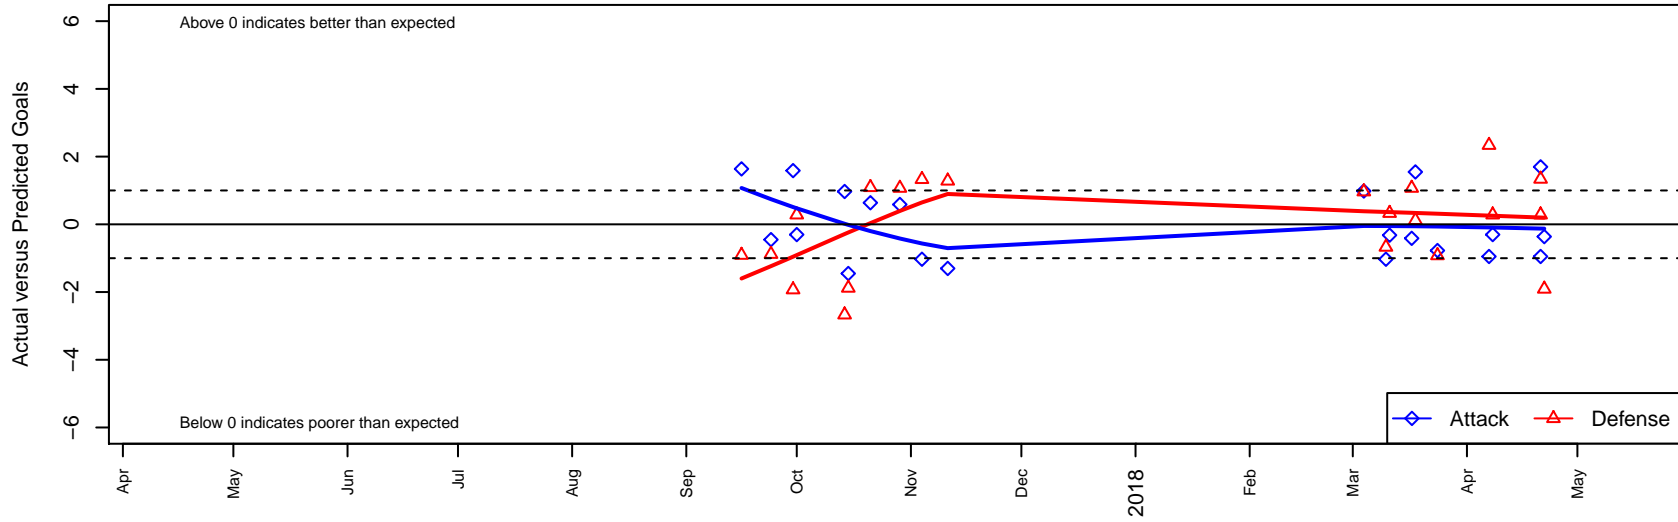

Wenatchee Valley United Aguiltas G05

Wenatchee, WA
 G05 total strength=1046
 attack=2.57 defense=2.15
 fall league = PSPL WSPL 1 U13
 spr league = Spr PSPL - '05 Super 1 U13

alt names used:
 UNITED SC Aguiltas
 UNITED SC Aguiltas
 UNITED SC AGUILATAS G05 (WA)

Venues played:
 2017 PSPL WSPL 1 U13
 2017 Spr PSPL - '05 Super 1 U13
 2017 WA Cup U13 Gold U13

Wenatchee Valley United Aguiltas G05
 Dots are actual minus expected GF (blue circles) and GA (red triangles).
 Blue line is smoothed change in attack strength. Red is smoothed change in defense strength.

**attack and defense variance (black dot)
relative to other teams
and top 10 in region**

**attack and defense rating
relative to others at age
and all opponents in last 13 months**

Performance relative to 13 month average