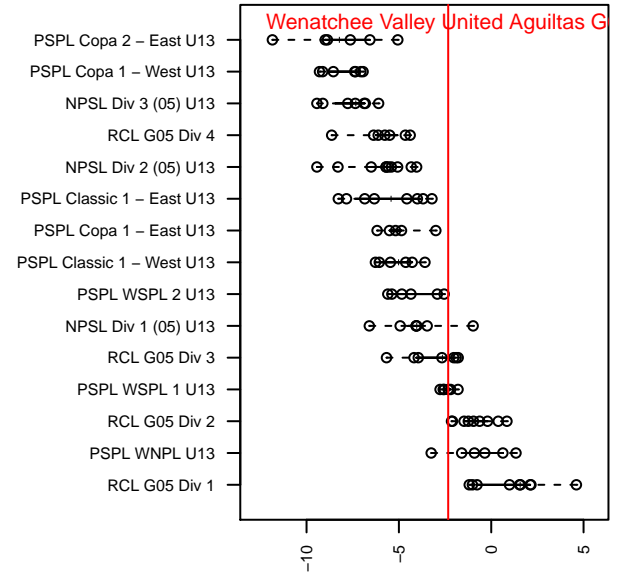

Wenatchee Valley United Aguiltas G05

Wenatchee, WA
 G05 total strength=1046
 attack=2.57 defense=2.15
 fall league = PSPL WSPL 1 U13
 spr league = Spr PSPL - '05 Super 1 U13

alt names used:
 UNITED SC Aguiltas
 UNITED SC Aguiltas
 UNITED SC AGUILATAS G05 (WA)

Venues played:
 2017 PSPL WSPL 1 U13
 2017 Spr PSPL - '05 Super 1 U13
 2017 WA Cup U13 Gold U13

Wenatchee Valley United Aguiltas G05
 Dots are actual minus expected GF (blue circles) and GA (red triangles).
 Blue line is smoothed change in attack strength. Red is smoothed change in defense strength.

**attack and defense variance (black dot)
relative to other teams
and top 10 in region**

**attack and defense rating
relative to others at age
and all opponents in last 13 months**

Performance relative to 13 month average