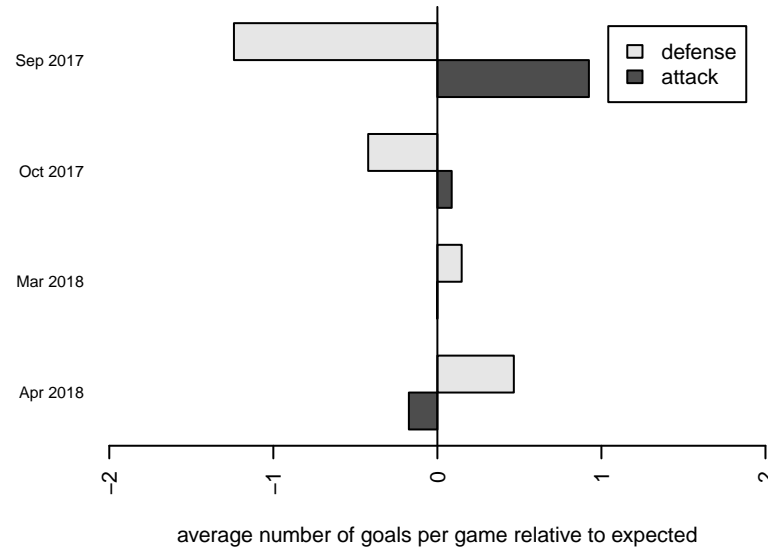

Performance relative to 13 month average